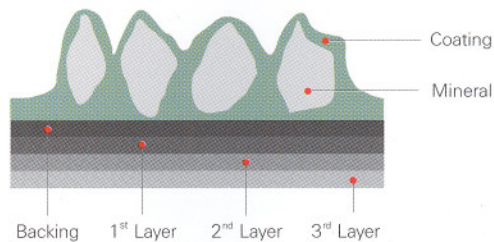

### No Warping Problem

- Never distorted by any weather conditions, especially humidity
- Remains consistently flat
- Easily locks on tool

Sundisc

Fibre Discs

### Strong Multi Layer Structure

- Special multi-layer structure provides better cutting performance and longer life than regular Fibre Discs